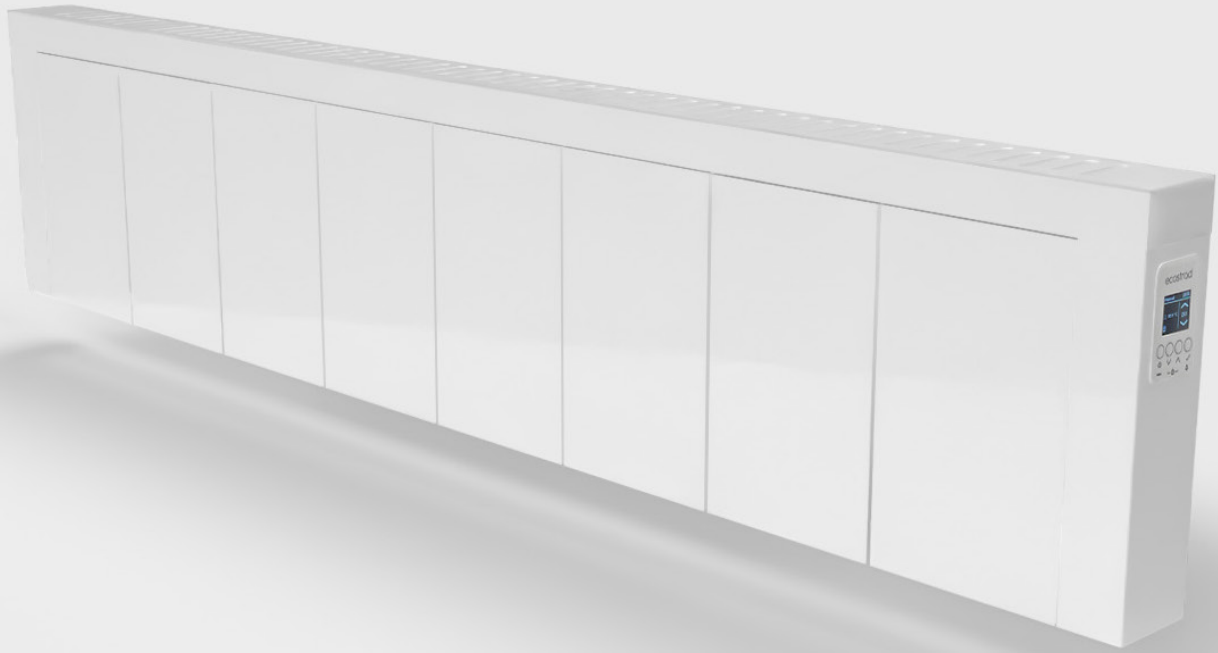

Icon iQ - Low Models Available

Size	ICON-iQ-L-800	ICON-iQ-L-800-A	ICON-iQ-L-1600	ICON-iQ-L-1600-A
SKU	12502642	12502651	12502643	12502652
Colour	White	Anthracite	White	Anthracite
Wattage (w)	800	800	1600	1600
Width (mm)	680	680	1280	1280
Height (mm)	340	340	340	340
Depth (mm)	70	70	70	70
Fitted Depth (mm)	70	70	70	70
Product Weight (kg)	21	21	34.5	34.5
Room Size - Max (m²)*	10	10	20	20
Room Size - Min (m²)*	8	8	16	16

* Please note - stated heating areas are approximate, based on usage of the heater at full temperature capacity.